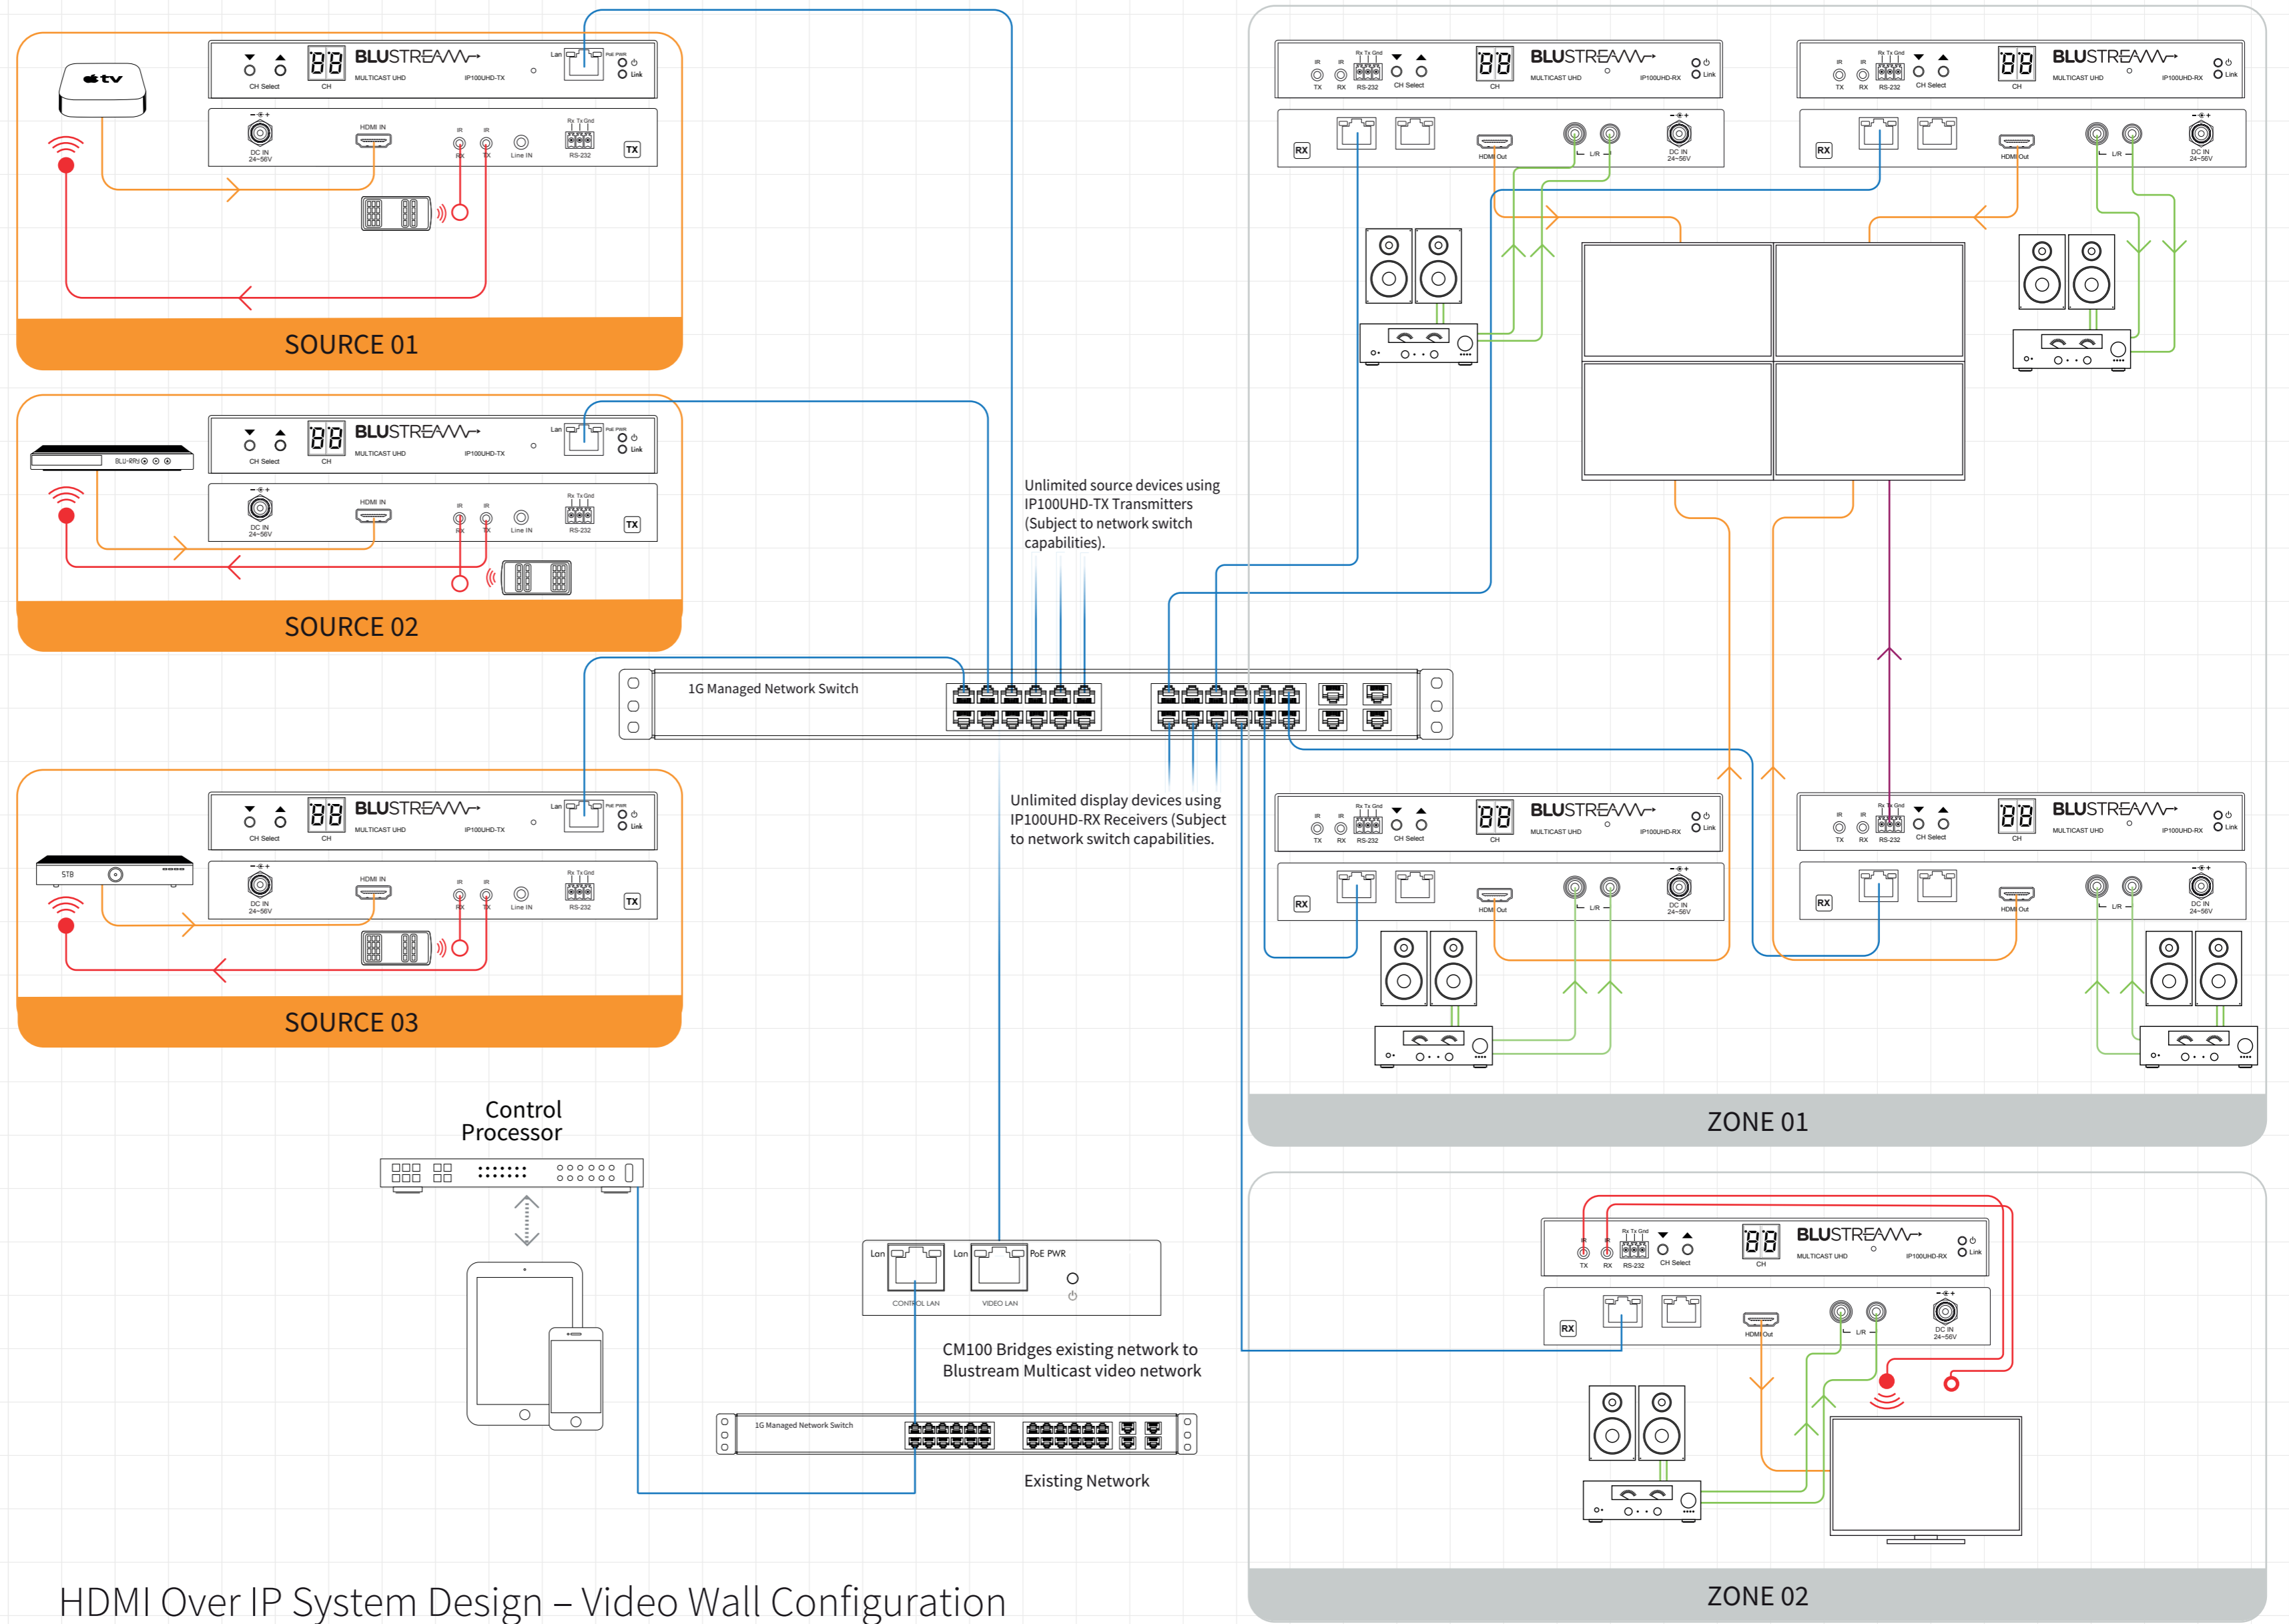

Example Schematic
IP100UHD-RX/TX
Video Wall

HDMI Over IP System Design – Video Wall Configuration